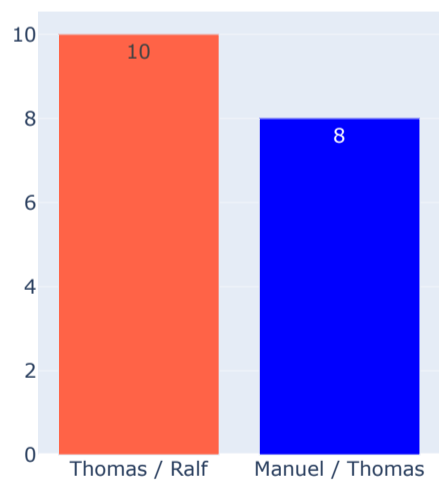

Breakpoint Save Performance

Points Performance

Service Game Held (%)

Service Points Held (%)

First Fault (%)

Double Fault (%)

Service Efficiency

Return Efficiency

Total Breakpoints Won

Total Breakpoints Saved

Total Breakpoints

Total Points Won

Total Games Won

Aces

Forehand Points Won

Backhand Points Won