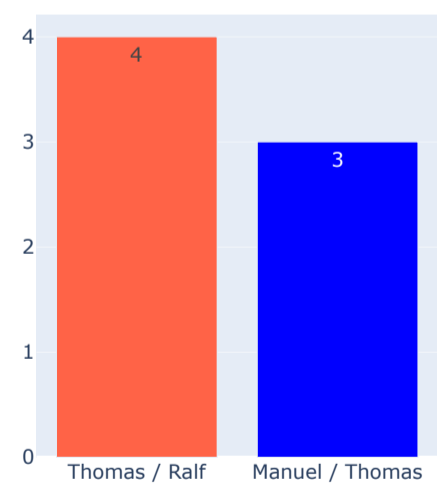

Breakpoint Save Performance

Points Performance

Service Game Held (%)

Service Points Held (%)

First Fault (%)

Double Fault (%)

Service Efficiency

Return Efficiency

Total Breakpoints Won

Total Breakpoints Saved

Total Breakpoints

Total Points Won

Total Games Won

Aces

Forehand Points Won

Backhand Points Won