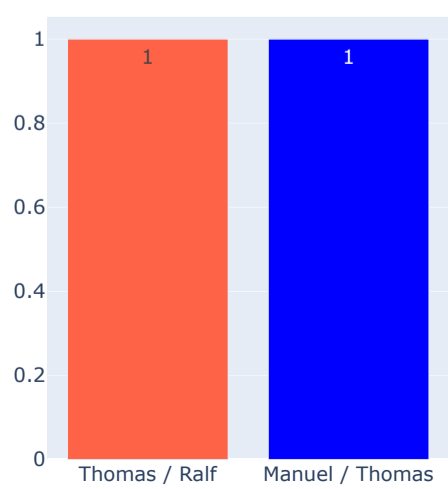

Breakpoint Save Performance

Points Performance

Service Game Held (%)

Service Points Held (%)

First Fault (%)

Double Fault (%)

Service Efficiency

Return Efficiency

Total Breakpoints Won

Total Breakpoints Saved

Total Breakpoints

Total Points Won

Total Games Won

Aces

Forehand Points Won

Backhand Points Won