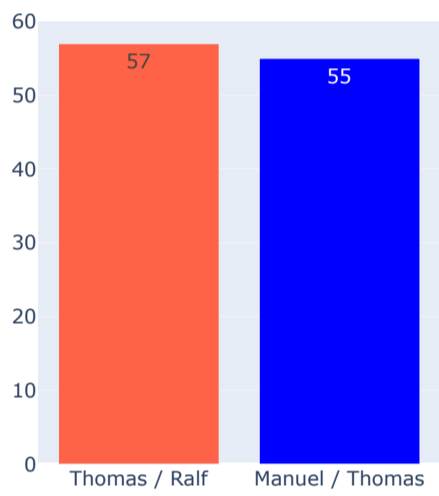

Total Breakpoints Won

Total Breakpoints Saved

Total Breakpoints

Total Points Won

Total Games Won

Aces

Forehand Points Won

Backhand Points Won