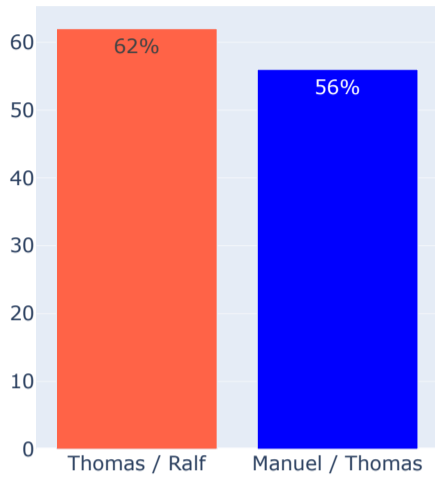

Breakpoint Save Performance

Points Performance

Service Game Held (%)

Service Points Held (%)

First Fault (%)

Double Fault (%)

Service Efficiency

Return Efficiency

Total Breakpoints Won

Total Breakpoints Saved

Total Breakpoints

Total Points Won

Total Games Won

Aces

Forehand Points Won

Backhand Points Won