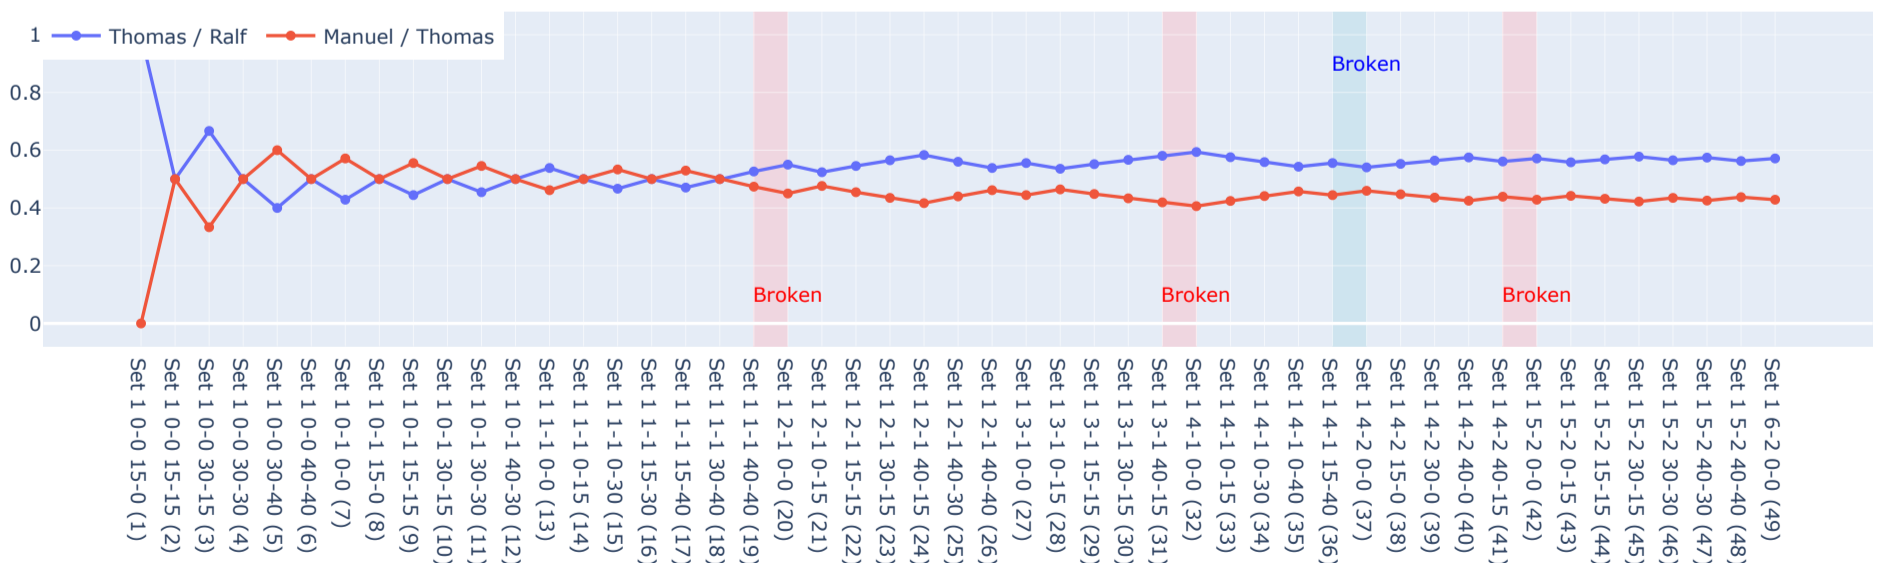

Match Summary

2024.01.14 Full MR vs TOMM D

Thomas / Ralf

6	3	10	0
2	6	6	0

Manuel / Thomas

Performance (Set 1)