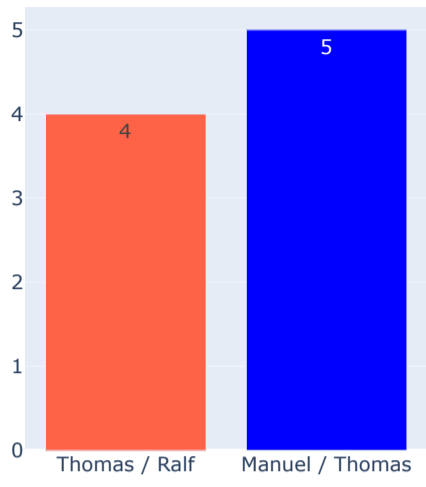

Breakpoint Save Performance

Points Performance

Service Game Held (%)

Service Points Held (%)

First Fault (%)

Double Fault (%)

Service Efficiency

Return Efficiency

Total Breakpoints Won

Total Breakpoints Saved

Total Breakpoints

Total Points Won

Total Games Won

Aces

Forehand Points Won

Backhand Points Won