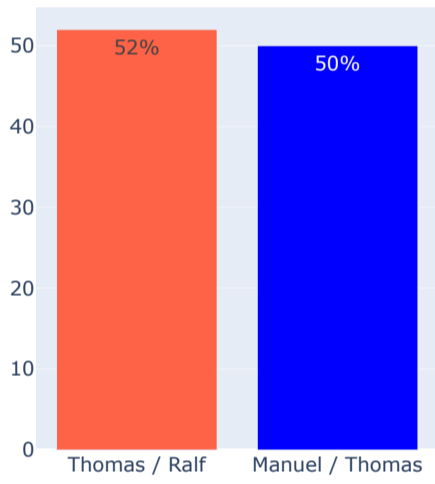

Breakpoint Save Performance

Points Performance

Service Game Held (%)

Service Points Held (%)

First Fault (%)

Double Fault (%)

Service Efficiency

Return Efficiency

Total Breakpoints Won

Total Breakpoints Saved

Total Breakpoints

Total Points Won

Total Games Won

Aces

Forehand Points Won

Backhand Points Won