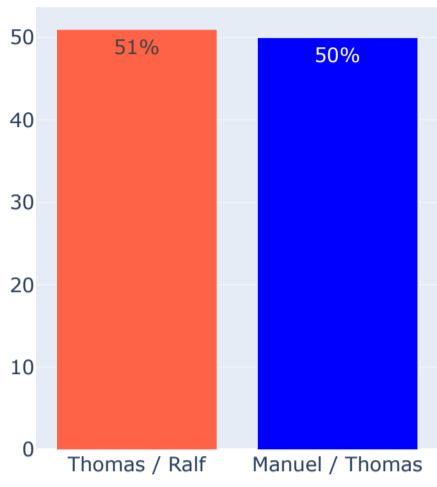

Breakpoint Save Performance

Points Performance

Service Game Held (%)

Service Points Held (%)

First Fault (%)

Double Fault (%)

Service Efficiency

Return Efficiency

Total Breakpoints Won

Total Breakpoints Saved

Total Breakpoints

Total Points Won

Total Games Won

Aces

Forehand Points Won

Backhand Points Won