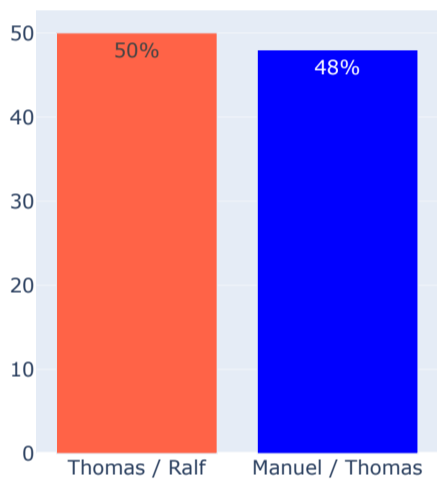

Breakpoint Save Performance

Points Performance

Service Game Held (%)

Service Points Held (%)

First Fault (%)

Double Fault (%)

Service Efficiency

Return Efficiency

Total Breakpoints Won

Total Breakpoints Saved

Total Breakpoints

Total Points Won

Total Games Won

Aces

Forehand Points Won

Backhand Points Won