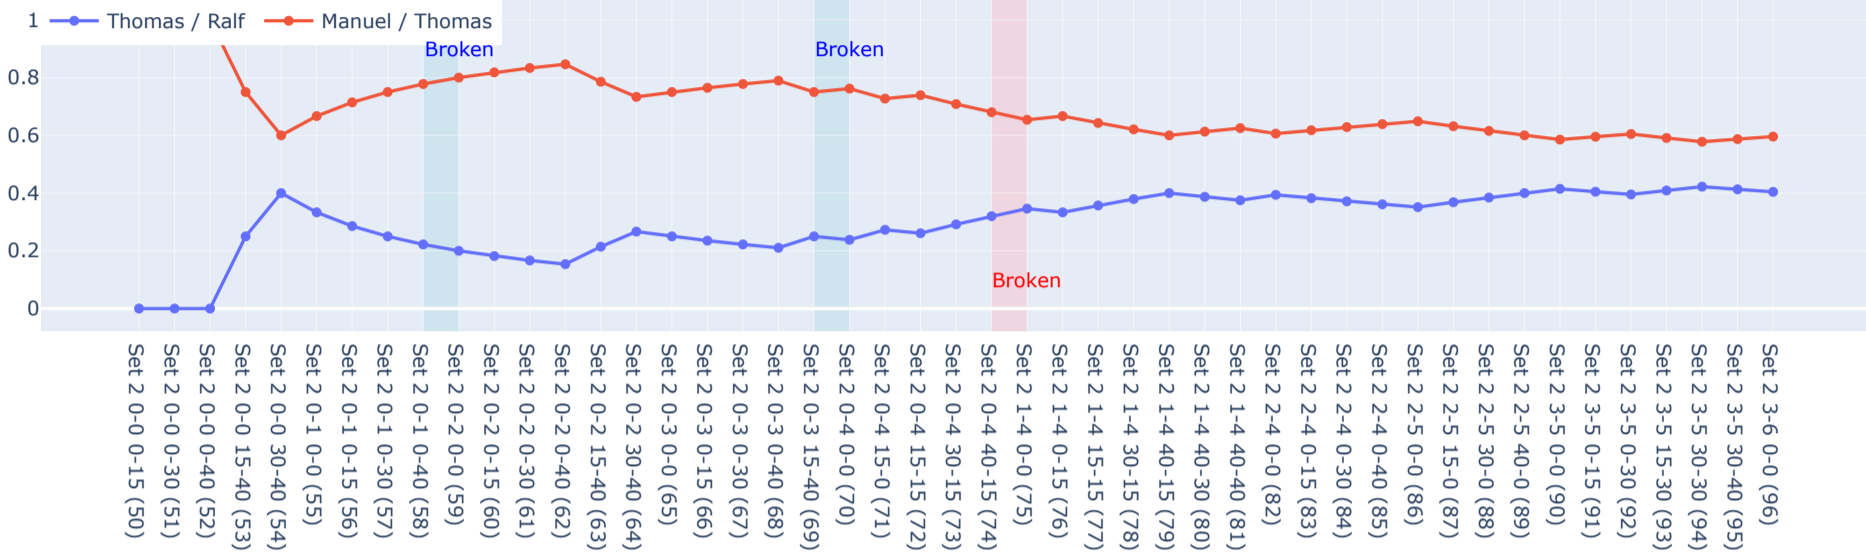

Match Summary

2024.01.14 Full MR vs TOMM D

Thomas / Ralf

6	3	10	0
2	6	6	0

Manuel / Thomas

Performance (Set 1)

Performance (Set 2)

Performance (Set 3)

Breakpoint Save Performance

Points Performance

Service Game Held (%)

Service Points Held (%)

First Fault (%)

Double Fault (%)

Service Efficiency

Return Efficiency

Total Breakpoints Won

Total Breakpoints Saved

Total Breakpoints

Total Points Won

Total Games Won

Aces

Forehand Points Won

Backhand Points Won