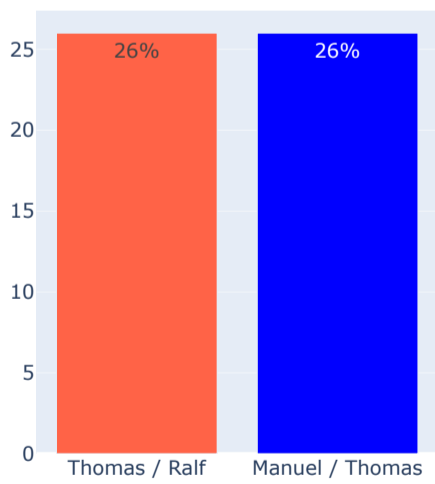

Breakpoint Save Performance

Points Performance

Service Game Held (%)

Service Points Held (%)

First Fault (%)

Double Fault (%)

Service Efficiency

Return Efficiency

Total Breakpoints Won

Total Breakpoints Saved

Total Breakpoints

Total Points Won

Total Games Won

Aces

Forehand Points Won

Backhand Points Won