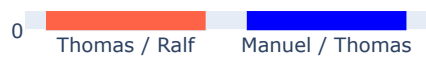

Breakpoint Save Performance

Points Performance

Service Game Held (%)

Service Points Held (%)

First Fault (%)

Double Fault (%)

Service Efficiency

Return Efficiency

Total Breakpoints Won

Total Breakpoints Saved

Total Breakpoints

Total Points Won

Total Games Won

Aces

Forehand Points Won

Backhand Points Won