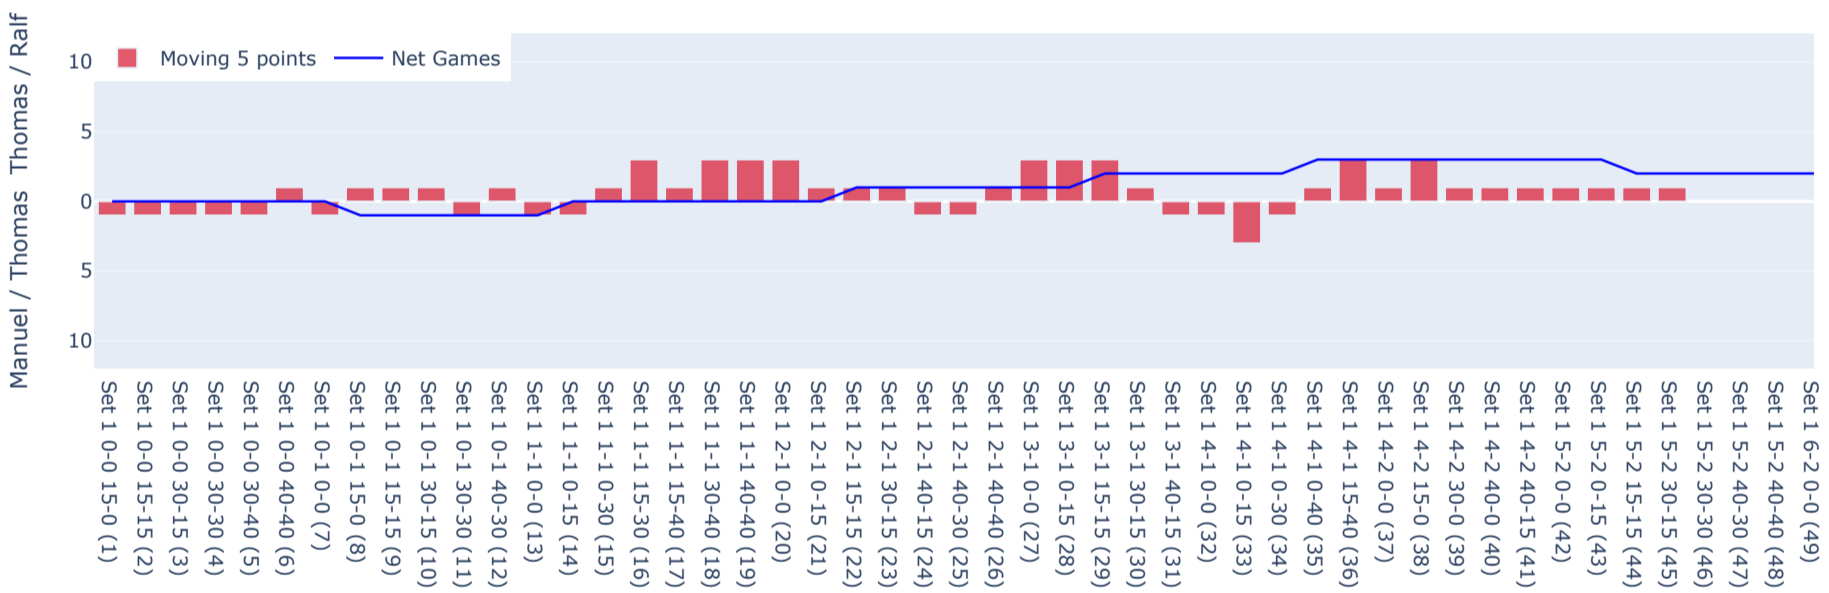

Match Summary

2024.01.14 Full MR vs TOMM D

Thomas / Ralf

6	3	10	0
2	6	6	0

Manuel / Thomas

Performance (Set 1)